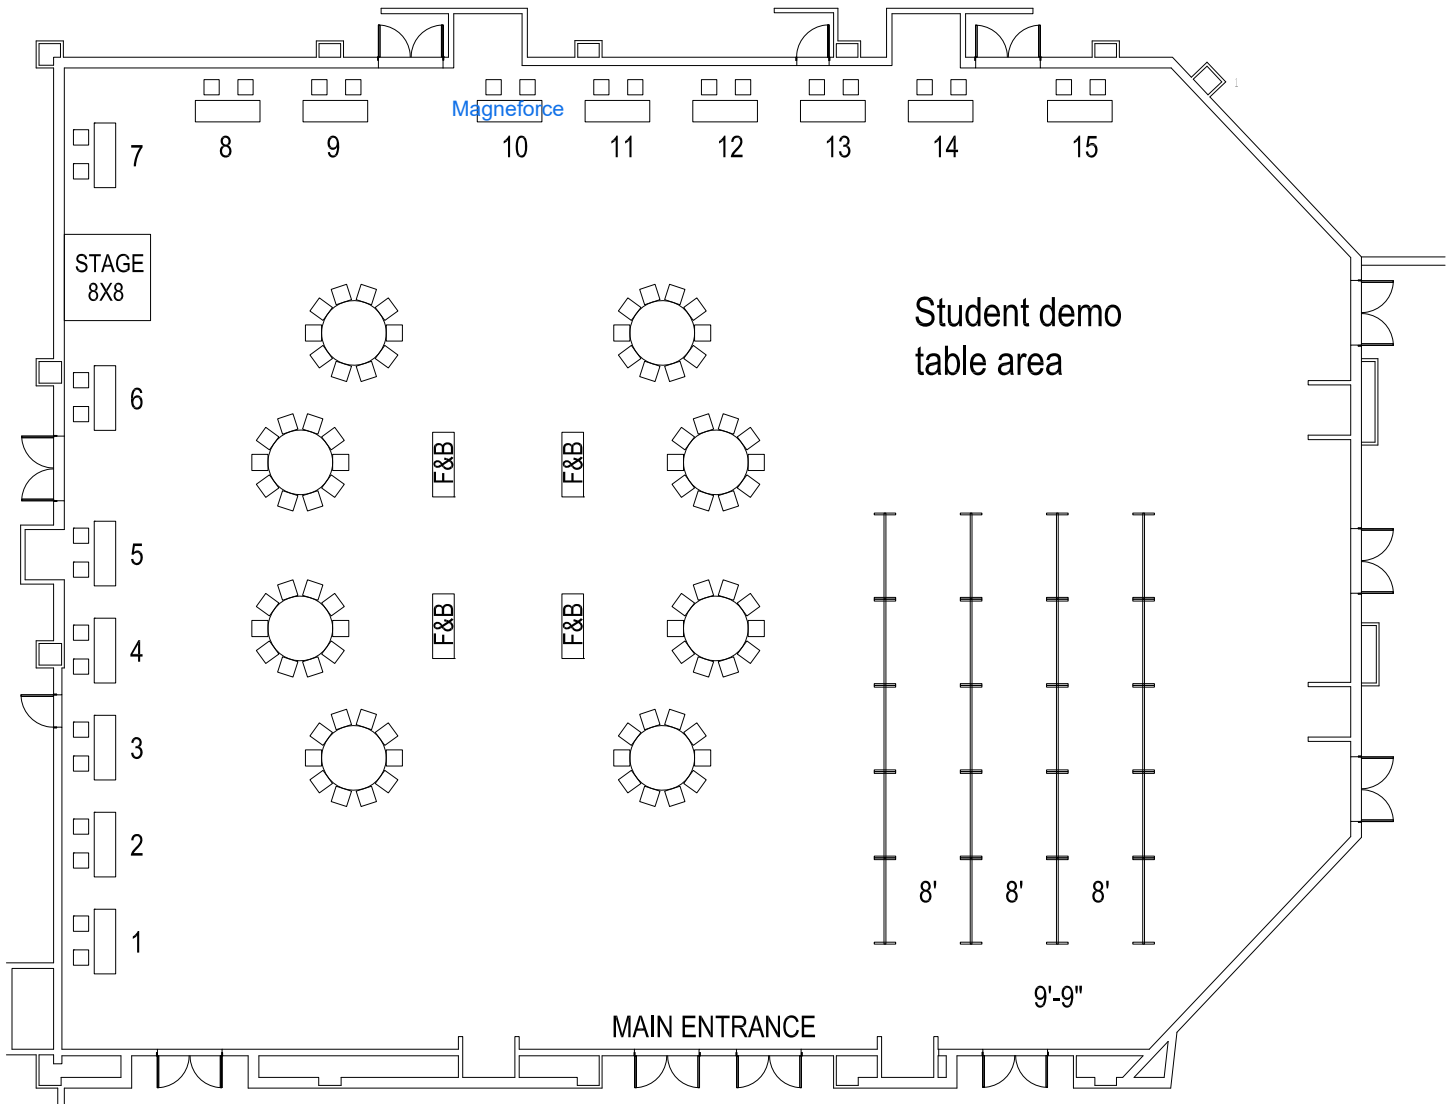

# Azalea Ballroom

## Service

POSTERBOARD 8FTx4FT.....20  
 BANQUET RND 6FT 10CHRS.....8  
 TABLE-6X2-CHAIRS.....15

Pre-Function