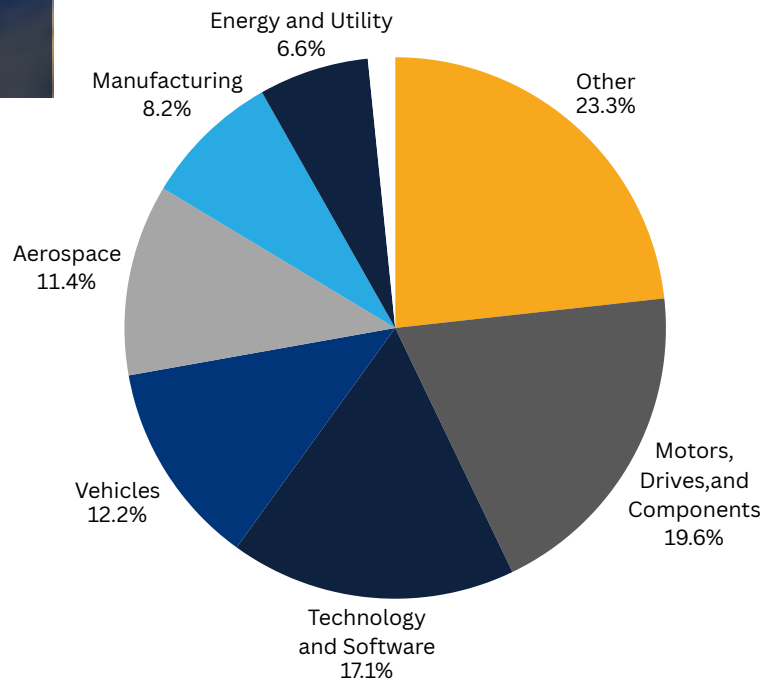

WHY EXHIBIT WITH US?

Our event draws R&D teams from across the world. Come exhibit to showcase your latest breakthrough and how it will impact the research process.

Connect

Bring your team to network with researchers in the transportation industry.

Showcase

Showcase your testing software, components and systems for electric machines and drives.

Learn

Our presenters are leaders in their fields. The content is vetted to be technical and relevant.

WHY SHOULD YOU EXHIBIT?

Let's find out!

ATTENDANCE DATA

2025 Exhibitors & Sponsors

Exhibit at IEMDC 2027 if You:

- Market to electric motor manufacturers.
- Want to increase your network in the Electric Motor and Drive Sector.
- Produce gears, insulation, packaging or testing equipment.
- Want to showcase your research to fellow R&D teams.